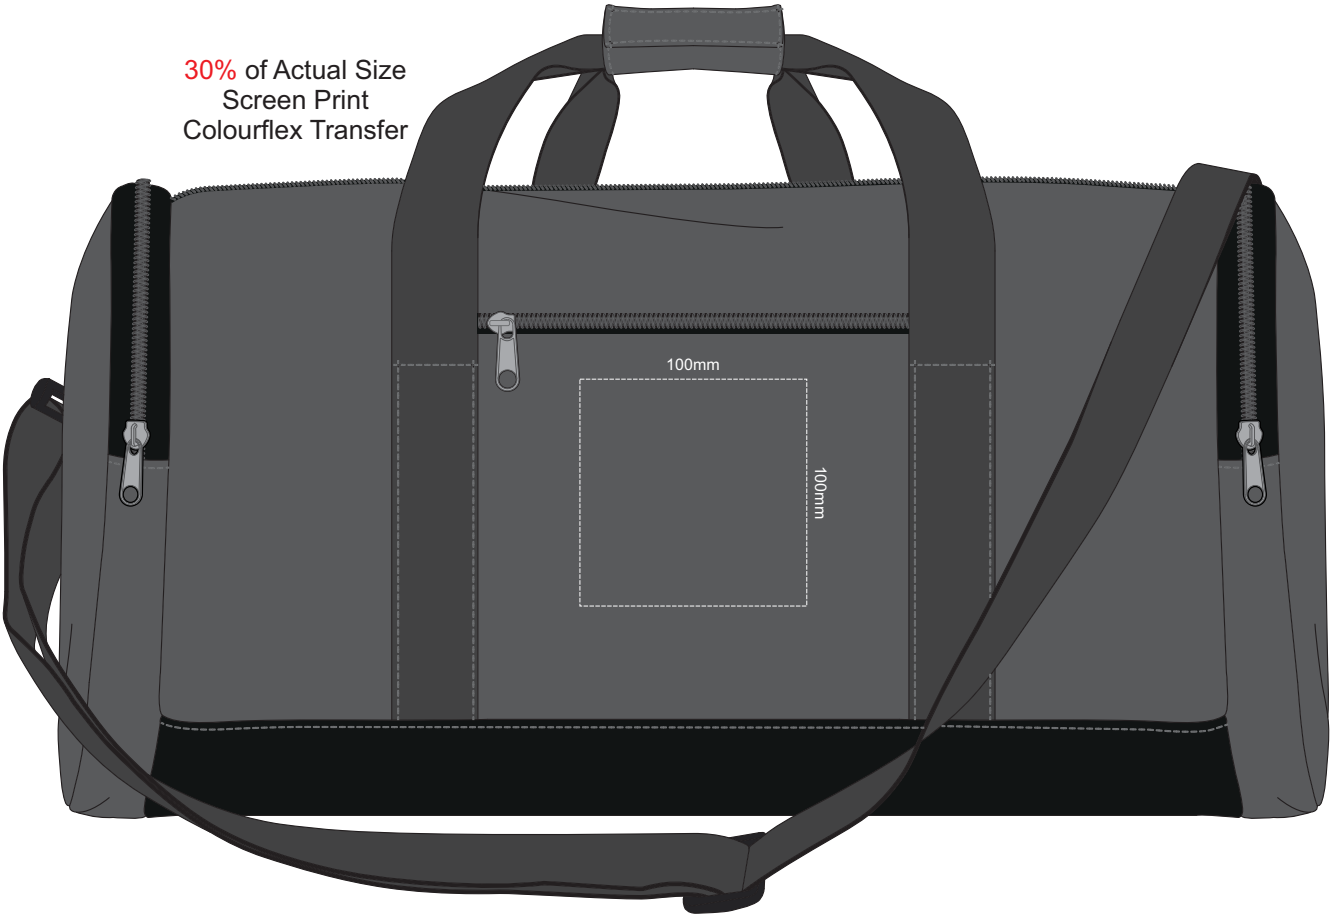

30% of Actual Size
Screen Print
Colourflex Transfer

30% of Actual Size
Embroidery