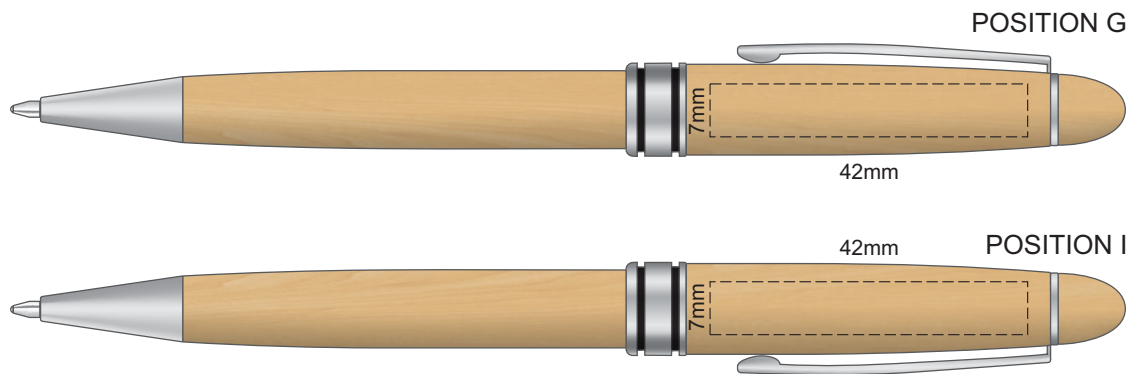

100% of Actual Size
Pad Print

100% of Actual Size
Laser Engraving

This product is a natural material, please allow
for variances in grain pattern and engraving colour.

 Engraves to a Natural Etch

100% of Actual Size
Pad Print

Branding area can be moved **anywhere within the red line.**

100% of Actual Size
Digital Packaging Print

Artwork will be printed directly onto the product via CMYK printing (**no white**), colours will not be vibrant due to white ink not being available for this process.