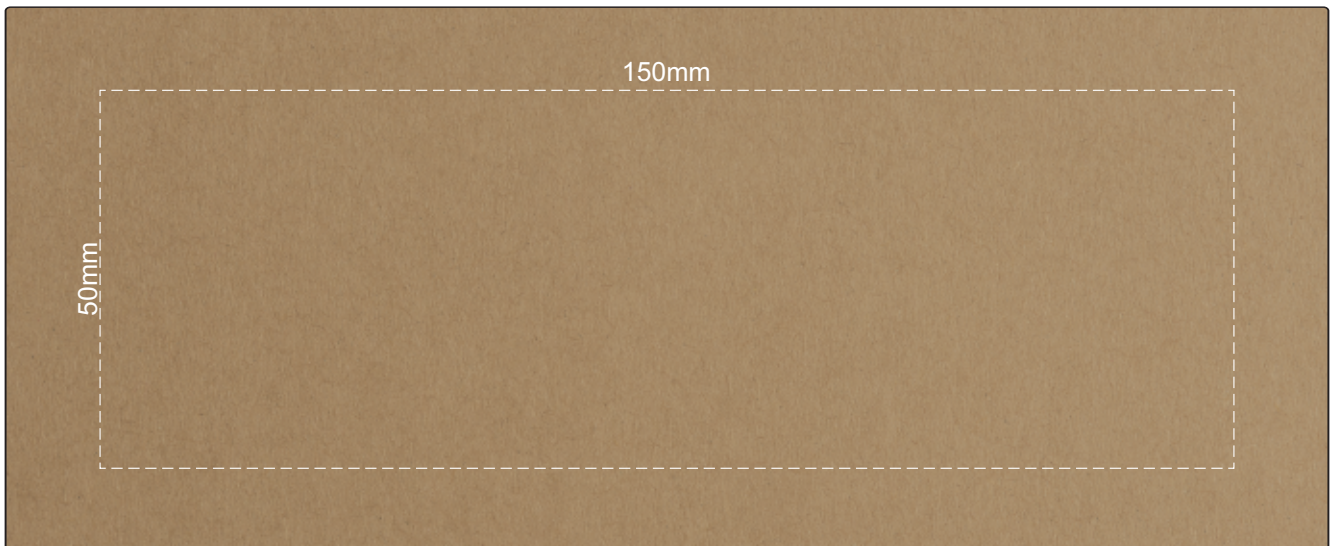

100% of Actual Size
Pad Print

100% of Actual Size
Laser Engraving

This product is a natural material, please allow
for variances in grain pattern and engraving colour.

 Engraves to a Natural Etch

100% of Actual Size
Pad Print

Branding area can be moved **anywhere within the red line.**

100% of Actual Size
Digital Packaging Print

Artwork will be printed directly onto the product via CMYK printing (**no white**), colours will not be vibrant due to white ink not being available for this process.