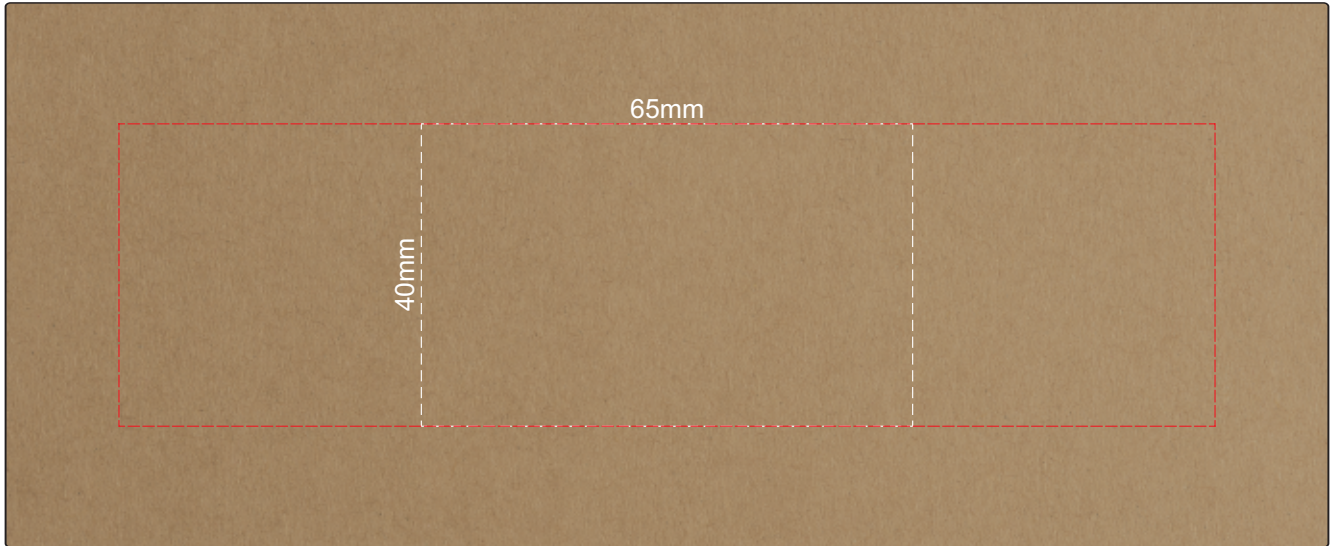

100% of Actual Size
Pad Print

100% of Actual Size
Laser Engraving

This product is a natural material, please allow
for variances in grain pattern and engraving colour.

 Engraves to a Natural Etch

100% of Actual Size
Pad Print

Branding area can be moved **anywhere within the red line.**

100% of Actual Size
Digital Packaging Print

Artwork will be printed directly onto the product via CMYK printing (**no white**), colours will not be vibrant due to white ink not being available for this process.