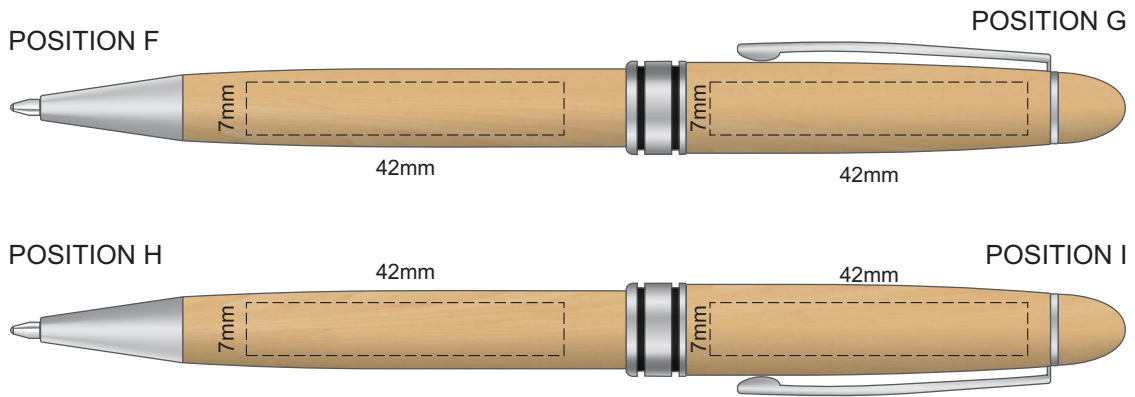

100% of Actual Size
Pad Print

100% of Actual Size
Laser Engraving

This product is a natural material, please allow
for variances in grain pattern and engraving colour.

 Engraves to a Natural Etch

100% of Actual Size
Pad Print

Branding area can be moved **anywhere within the red line.**

100% of Actual Size
Digital Packaging Print

Artwork will be printed directly onto the product via CMYK printing (**no white**), colours will not be vibrant due to white ink not being available for this process.